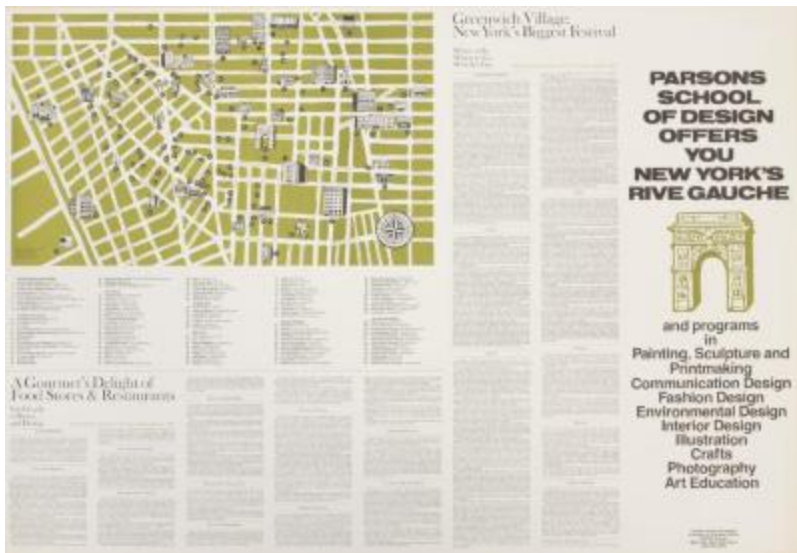

Parsons School of Design Offers You New York's Rive Gauche

Related Collection

[Parsons School of Design poster collection](#)

Description

Poster features a map of Greenwich Village, a dining guide, and activity suggestions reprinted from the New York Times

Date

circa 1977

Related people

[Mimi Sheraton](#) (author)

[Richard F. Shepard](#) (author)

[Debbie Creamer](#) (illustrator)

[Parsons School of Design](#) (commissioner)

[Cipe Pineles](#) (designer)

[Vincent William Gagliostro](#) (subject)

Work Type

posters

Measurements

36 in (width) x 25 in (height)

Use Restrictions

<http://rightsstatements.org/vocab/InC/1.0/>

Location