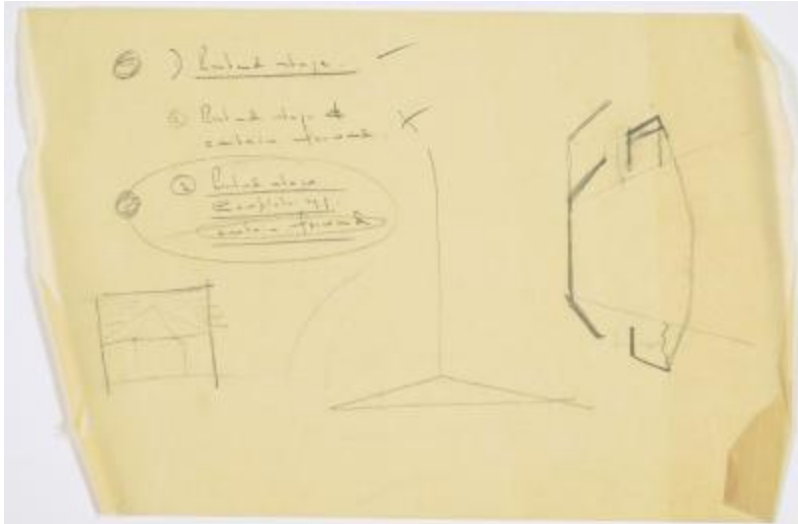

Rough Sketch of Proscenium Arch in Auditorium

Related Collection

[New School Architectural plans and drawings for 66 West Twelfth Street](#)

Description

Rough design sketches with notes about the stage in the auditorium of the New School for Social Research's building at 66 West 12th Street. It has not been determined whether this sketch was indeed made during the period when the original auditorium was designed, or at a later date.

Date

1930

Related people

[Joseph Urban](#) (architect)

[New School for Social Research \(New York, N.Y. : 1919-1997\)](#) (commissioner)

Work Type

plans (orthographic projections)

Related Repository