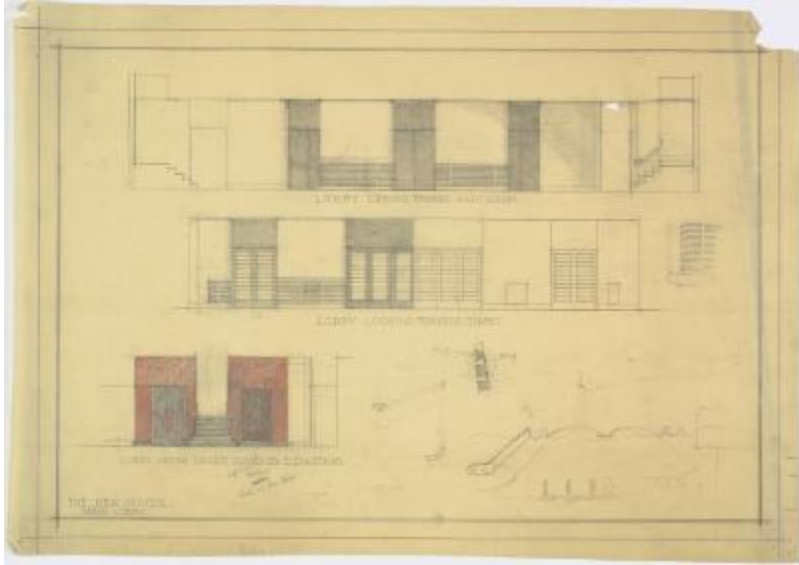

Elevations of Main Lobby

Related Collection

[New School Architectural plans and drawings for 66 West Twelfth Street](#)

Description

Three elevations depicting various views of the main lobby of the New School for Social Research's building at 66 West 12th Street, with rough sketches of details and exterior of building.

Date

1930

Related people

[Joseph Urban](#) (architect)

[New School for Social Research \(New York, N.Y. : 1919-1997\)](#)(commissioner)

Work Type

plans (orthographic projections)

Use Restrictions