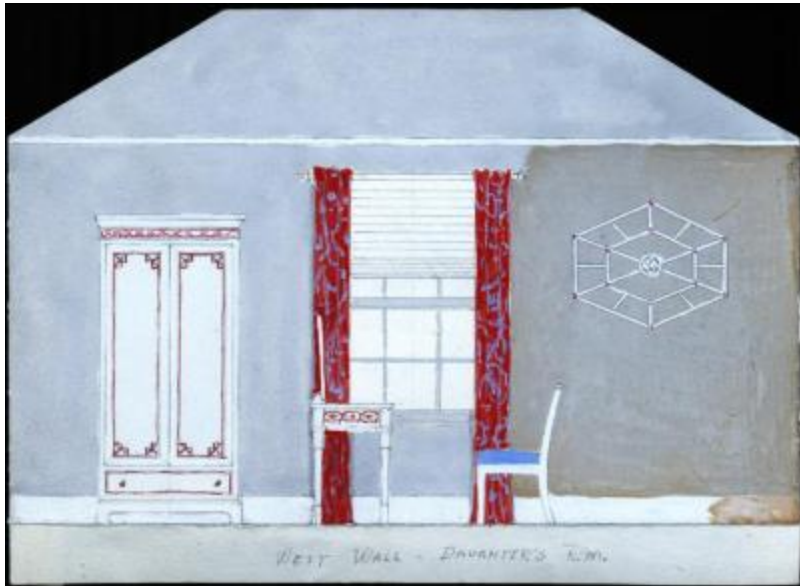

# West Wall - Daughter's Room

## Measurements

7.25 in (width) x 4.25 in (height)